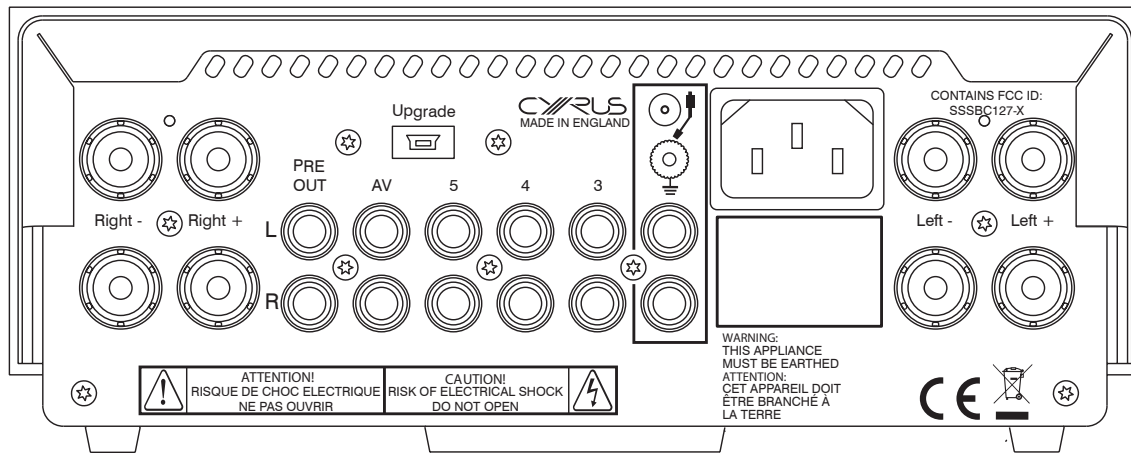

CYRUS ONE

Cyrus ONE Integrated amplifier

The Cyrus ONE is designed in a clean, simple, elegant non-ferrous chassis that minimizes eddy currents and reduces pickup of external noise. Extensive mains supply filtering is used to reduce the impact of this noise which has the ability to colour the audio performance.

Suggested Systems

The Cyrus ONE is an exceptionally powerful amplifier capable of driving even large format loudspeakers from almost any analogue source. It remains a relevant component therefore in even high-end systems costing many thousands of pounds.

Cyrus ONE Specifications

Built-in MM Phono stage

aptX® compatible Bluetooth

Pre outputs – connection to additional power amplifiers

4 line level inputs – Including AV Bypass

High power, high voltage class AB headphone amplifier

Bi-wire compatible speaker binding posts

User upgradable firmware – updates to the latest firmware for new features in your own home

Bluetooth control app and infrared remote

Cyrus 3rd generation Hybrid Class D amplifier – outputs 2 x 100W (into 6 Ω at 0.1% THD+N)

SID – Speaker Impedance Detection

Linear power supply

Dimensions (H X W X D) – 85 x 220 x 390mm

Weight - 5.6kg

Cyrus audio products are designed, manufactured and supported at our headquarters in Cambridgeshire, England.

tel: +44 (0)1480 410900 email: info@cyrusaudio.com

www.cyrusaudio.com